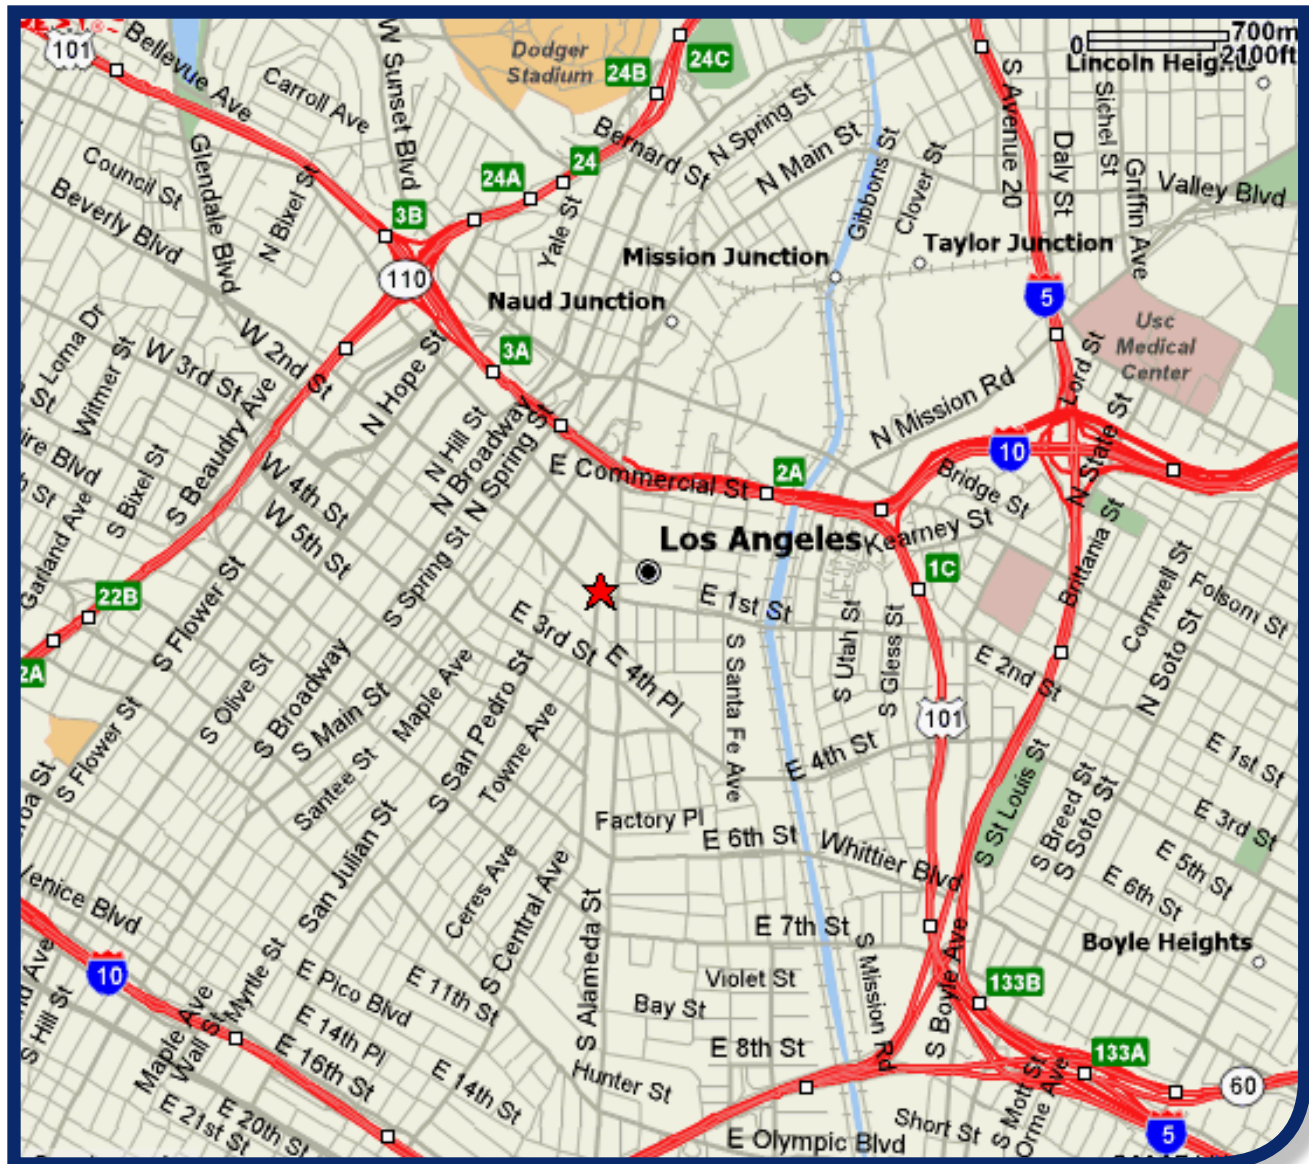

### **TRAVELING WESTBOUND ON THE 101 (HOLLYWOOD) FREEWAY:**

Exit Alameda off-ramp.

Turn left at the first signal.

Drive three blocks south to the corner  
of First Street and Alameda.

### **TRAVELING EASTBOUND ON THE 101 (HOLLYWOOD) FREEWAY:**

Exit Los Angeles Street off-ramp.

Turn right onto Los Angeles Street.

Travel two blocks south to First Street.

Turn left (east).

Drive two blocks to First  
and Central Avenue.

Public parking is available in lots at First & Central, and at First & Alameda.

**TRAVELING WESTBOUND  
ON THE 101 (HOLLYWOOD) FREEWAY:**

Exit Alameda off-ramp.  
Turn left at the first signal.  
Drive three blocks south to the corner  
of First Street and Alameda.

**TRAVELING EASTBOUND  
ON THE 101 (HOLLYWOOD) FREEWAY:**

Exit Los Angeles Street off-ramp.  
Turn right onto Los Angeles Street.  
Travel two blocks south to First Street.  
Turn left (east).  
Drive two blocks to First  
and Central Avenue.