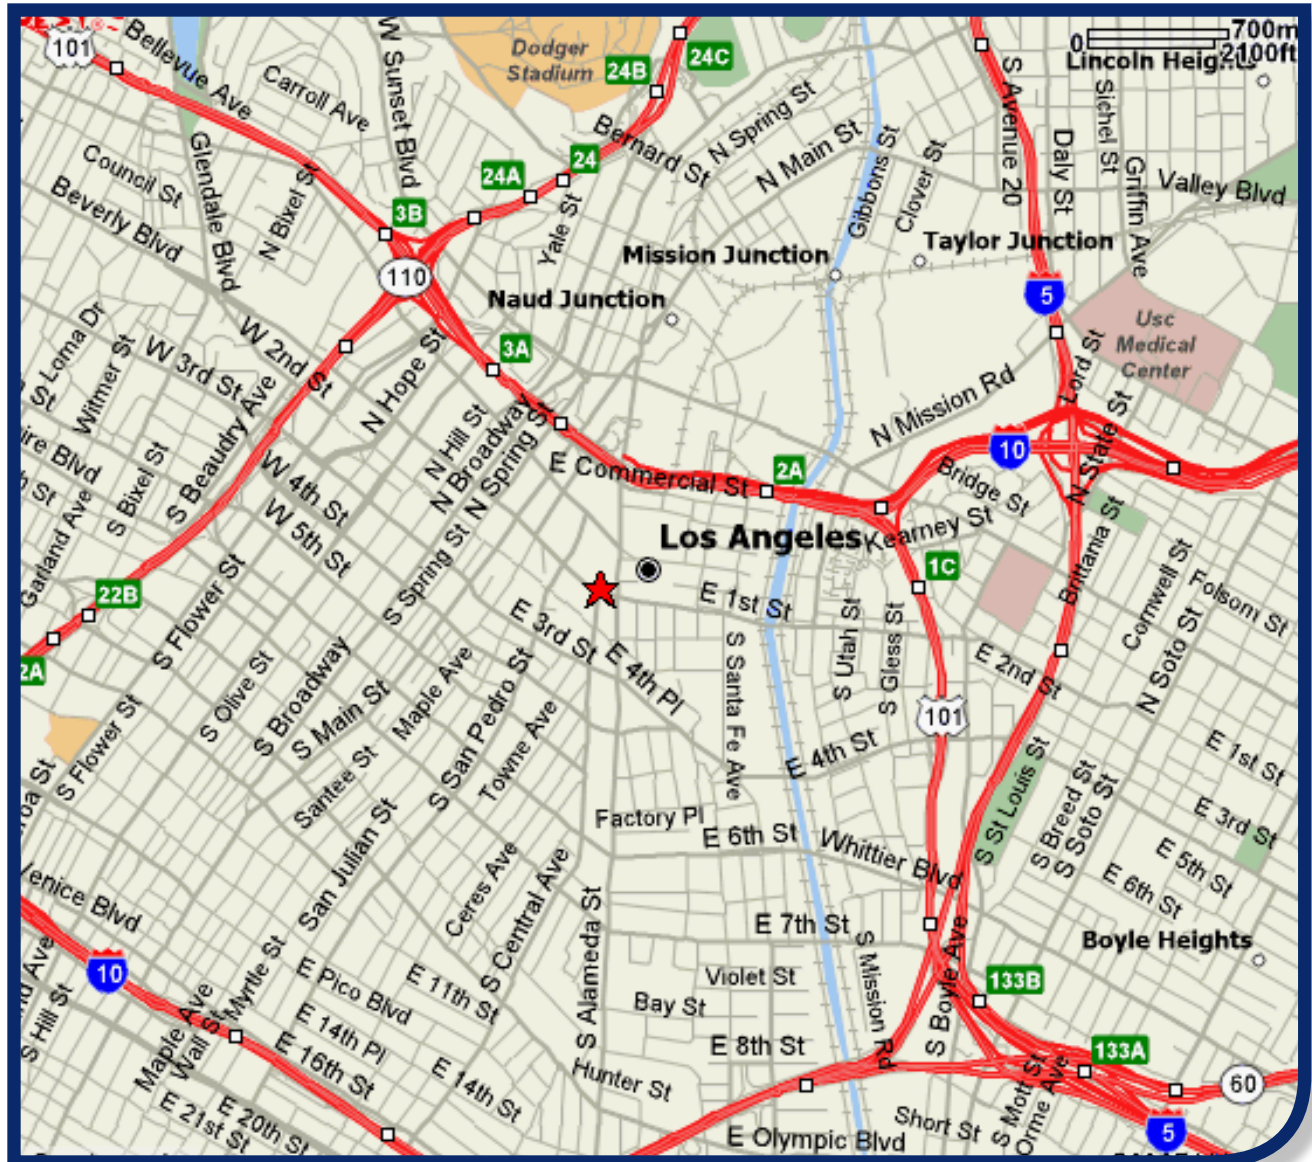

Exit Alameda off-ramp.

Turn left at the first signal.

Drive three blocks south to the corner
of First Street and Alameda.

TRAVELING EASTBOUND ON THE 101 (HOLLYWOOD) FREEWAY:

Exit Los Angeles Street off-ramp.

Turn right onto Los Angeles Street.

Travel two blocks south to First Street.

Turn left (east).

Drive two blocks to First
and Central Avenue.

Public parking is available in lots at First & Central, and at First & Alameda.

**TRAVELING WESTBOUND
ON THE 101 (HOLLYWOOD) FREEWAY:**

Exit Alameda off-ramp.
Turn left at the first signal.
Drive three blocks south to the corner
of First Street and Alameda.

**TRAVELING EASTBOUND
ON THE 101 (HOLLYWOOD) FREEWAY:**

Exit Los Angeles Street off-ramp.
Turn right onto Los Angeles Street.
Travel two blocks south to First Street.
Turn left (east).
Drive two blocks to First
and Central Avenue.